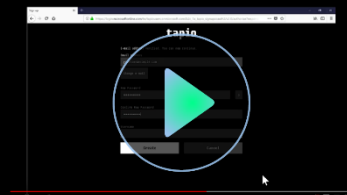

**Phone**

+49 89 5890 9898 100

E-mail

service@tapio.one

Reachable

Monday to Friday from 8 am to 5 pm (MEZ)

Tutorials/ Videos[tapio transparent
Playlist auf YouTube](#)

Developed by tapio GmbH, Lise-Meitner-Straße 21, 72202 Nagold, Germany